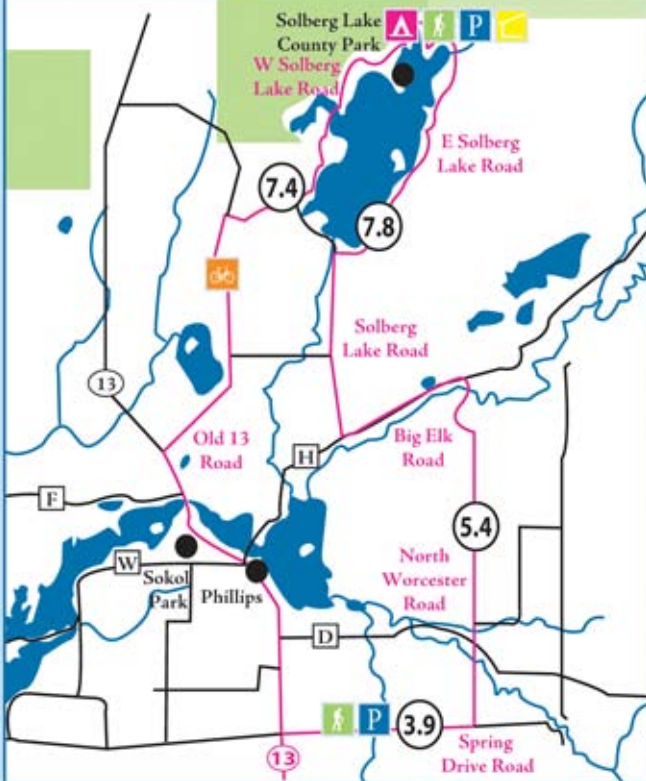

-  State Highway
-  County Highway
-  Parking
-  Hiking
-  Biking
-  Shelter
-  Camping
-  Bike Route
-  County Forest
-  Chequamegon-Nicolet National Forest

map not to scale

Wisconsin Concrete Park Tour 24 miles